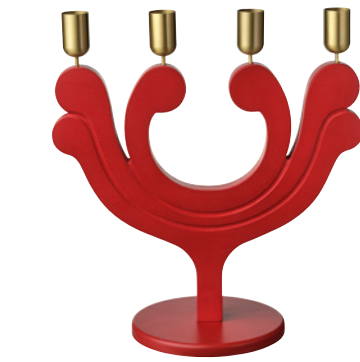

PE943940.JPG
New VINTERFINT candle holder for 4 candles 12,99
Clear lacquered birch veneer. Designer: Lisa Hilland. Ø14.5cm. L28.5×H29cm. Red 105.788.16