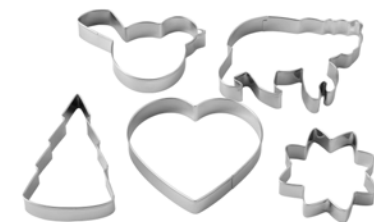

PE944208.JPG
New VINTERFINT pastry cutter, set of 3 3,99 Mixed shapes stainless steel
805.809.91