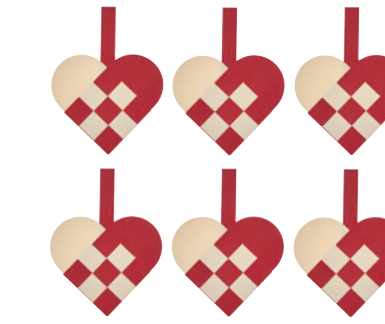

PE901693.JPG
New VINTERFINT tree ornament 0,75/6-pack
Bleached chlorine-free paper. L11×H10cm. Heart-shaped red/white 105.784.87